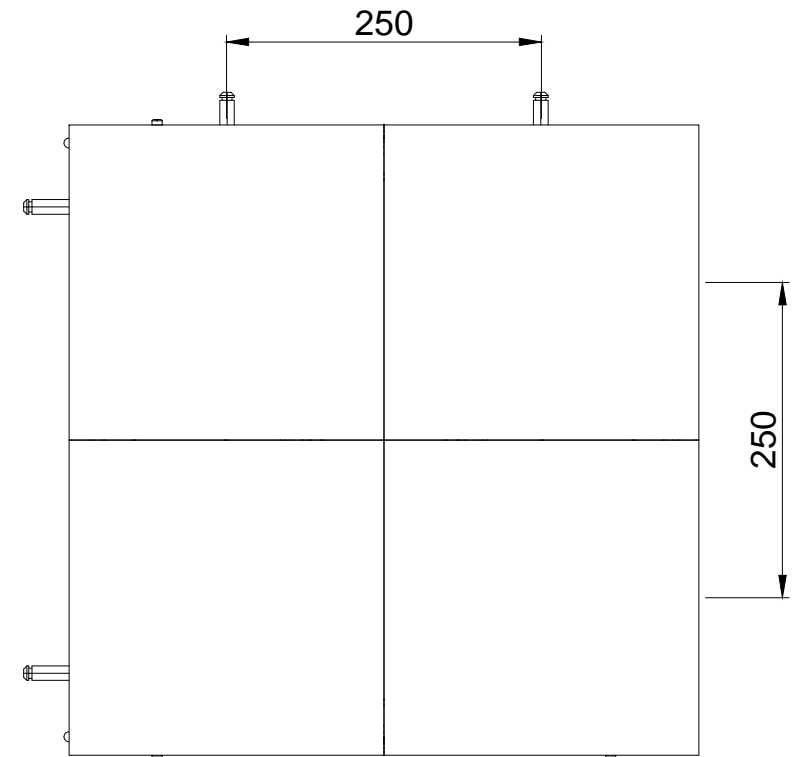

Top view

83.1mm with module

Right view

Rear view

Left view

Front view

Fixed from rear side

Fixed from front side

2021. 12. 06

縮尺

1 : 6

担当

製図

図名

構造図

図番 NO