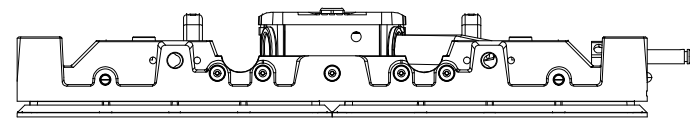

Top view

83.1mm with module

63.4

Right view

Rear view

Left view

Front view

Fixed from rear side

Fixed from front side

Bottom view

訂正

御承認印

日付

名称

SV0156OH

アイテム